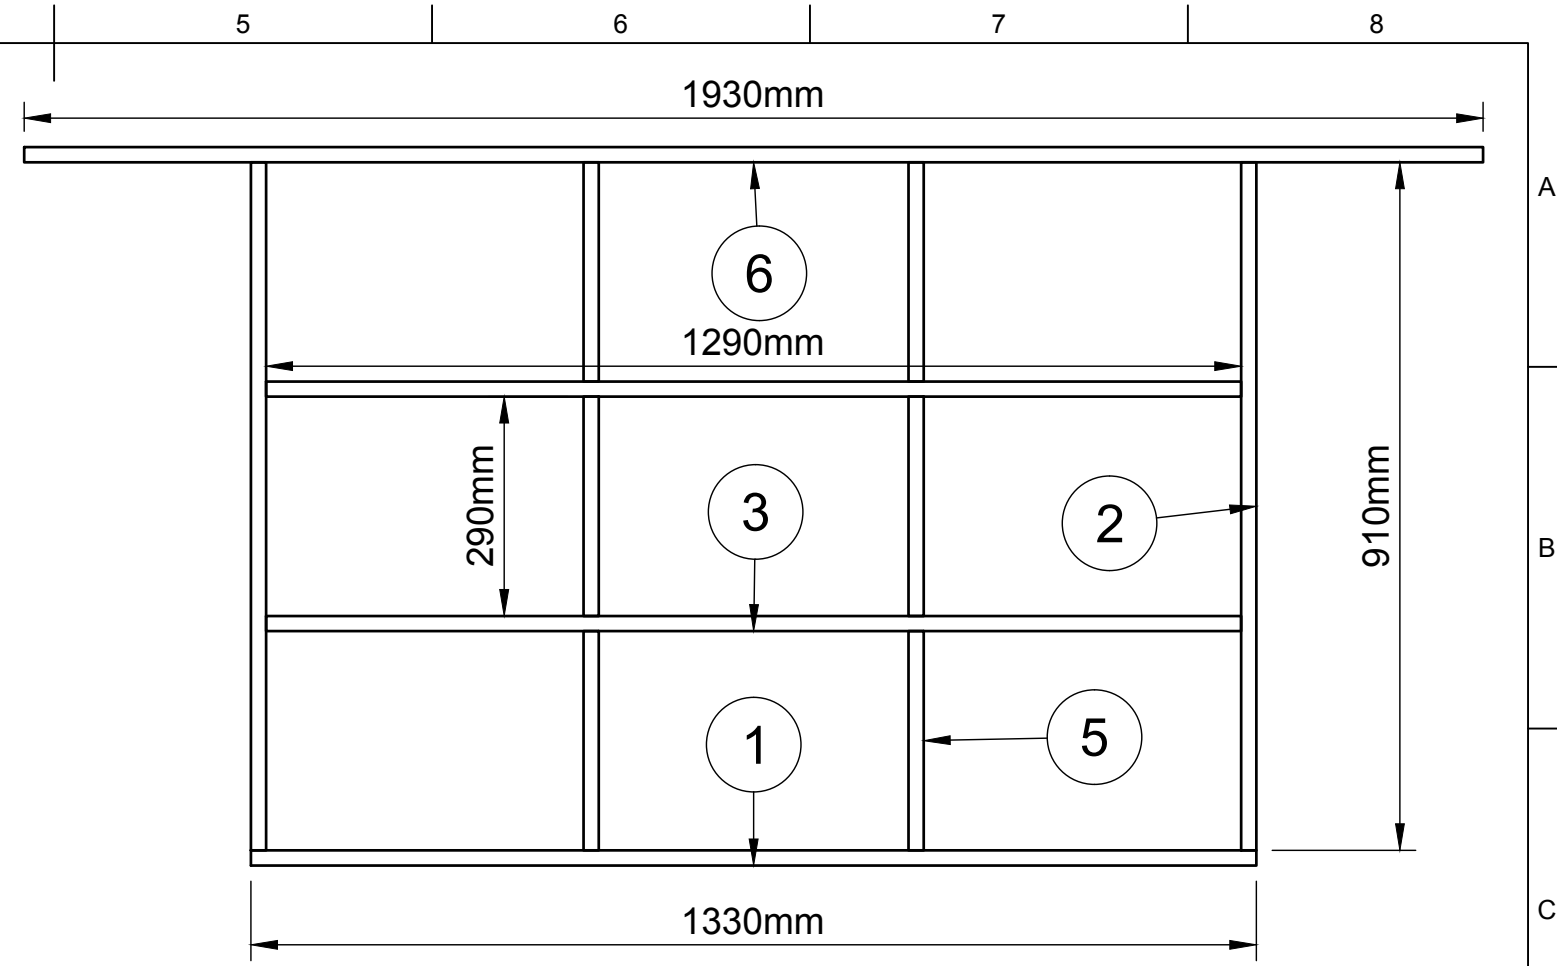

Parts List			
Item	Part Name	Description	Qty
1	Bodenplatte	1330.00 x 580.00 x 20.00 mm	1
2	Seite	910.00 x 580.00 x 20.00 mm	2
3	Zwischenboden	1290.00 x 580.00 x 20.00 mm	2
5	Trennwand	580.00 x 290.00 x 20.00 mm	6
6	Arbeitsplatte	1930.00 x 580.00 x 20.00 mm	1

Dept.	Technical reference	Created by Marc Neuhaus 05.12.21	Approved by
		Document type	Document status
		Title Eurobox Werkbank (60x40x27cm) (3 x 3)	DWG No.
Rev.	Date of issue	Sheet	1/1